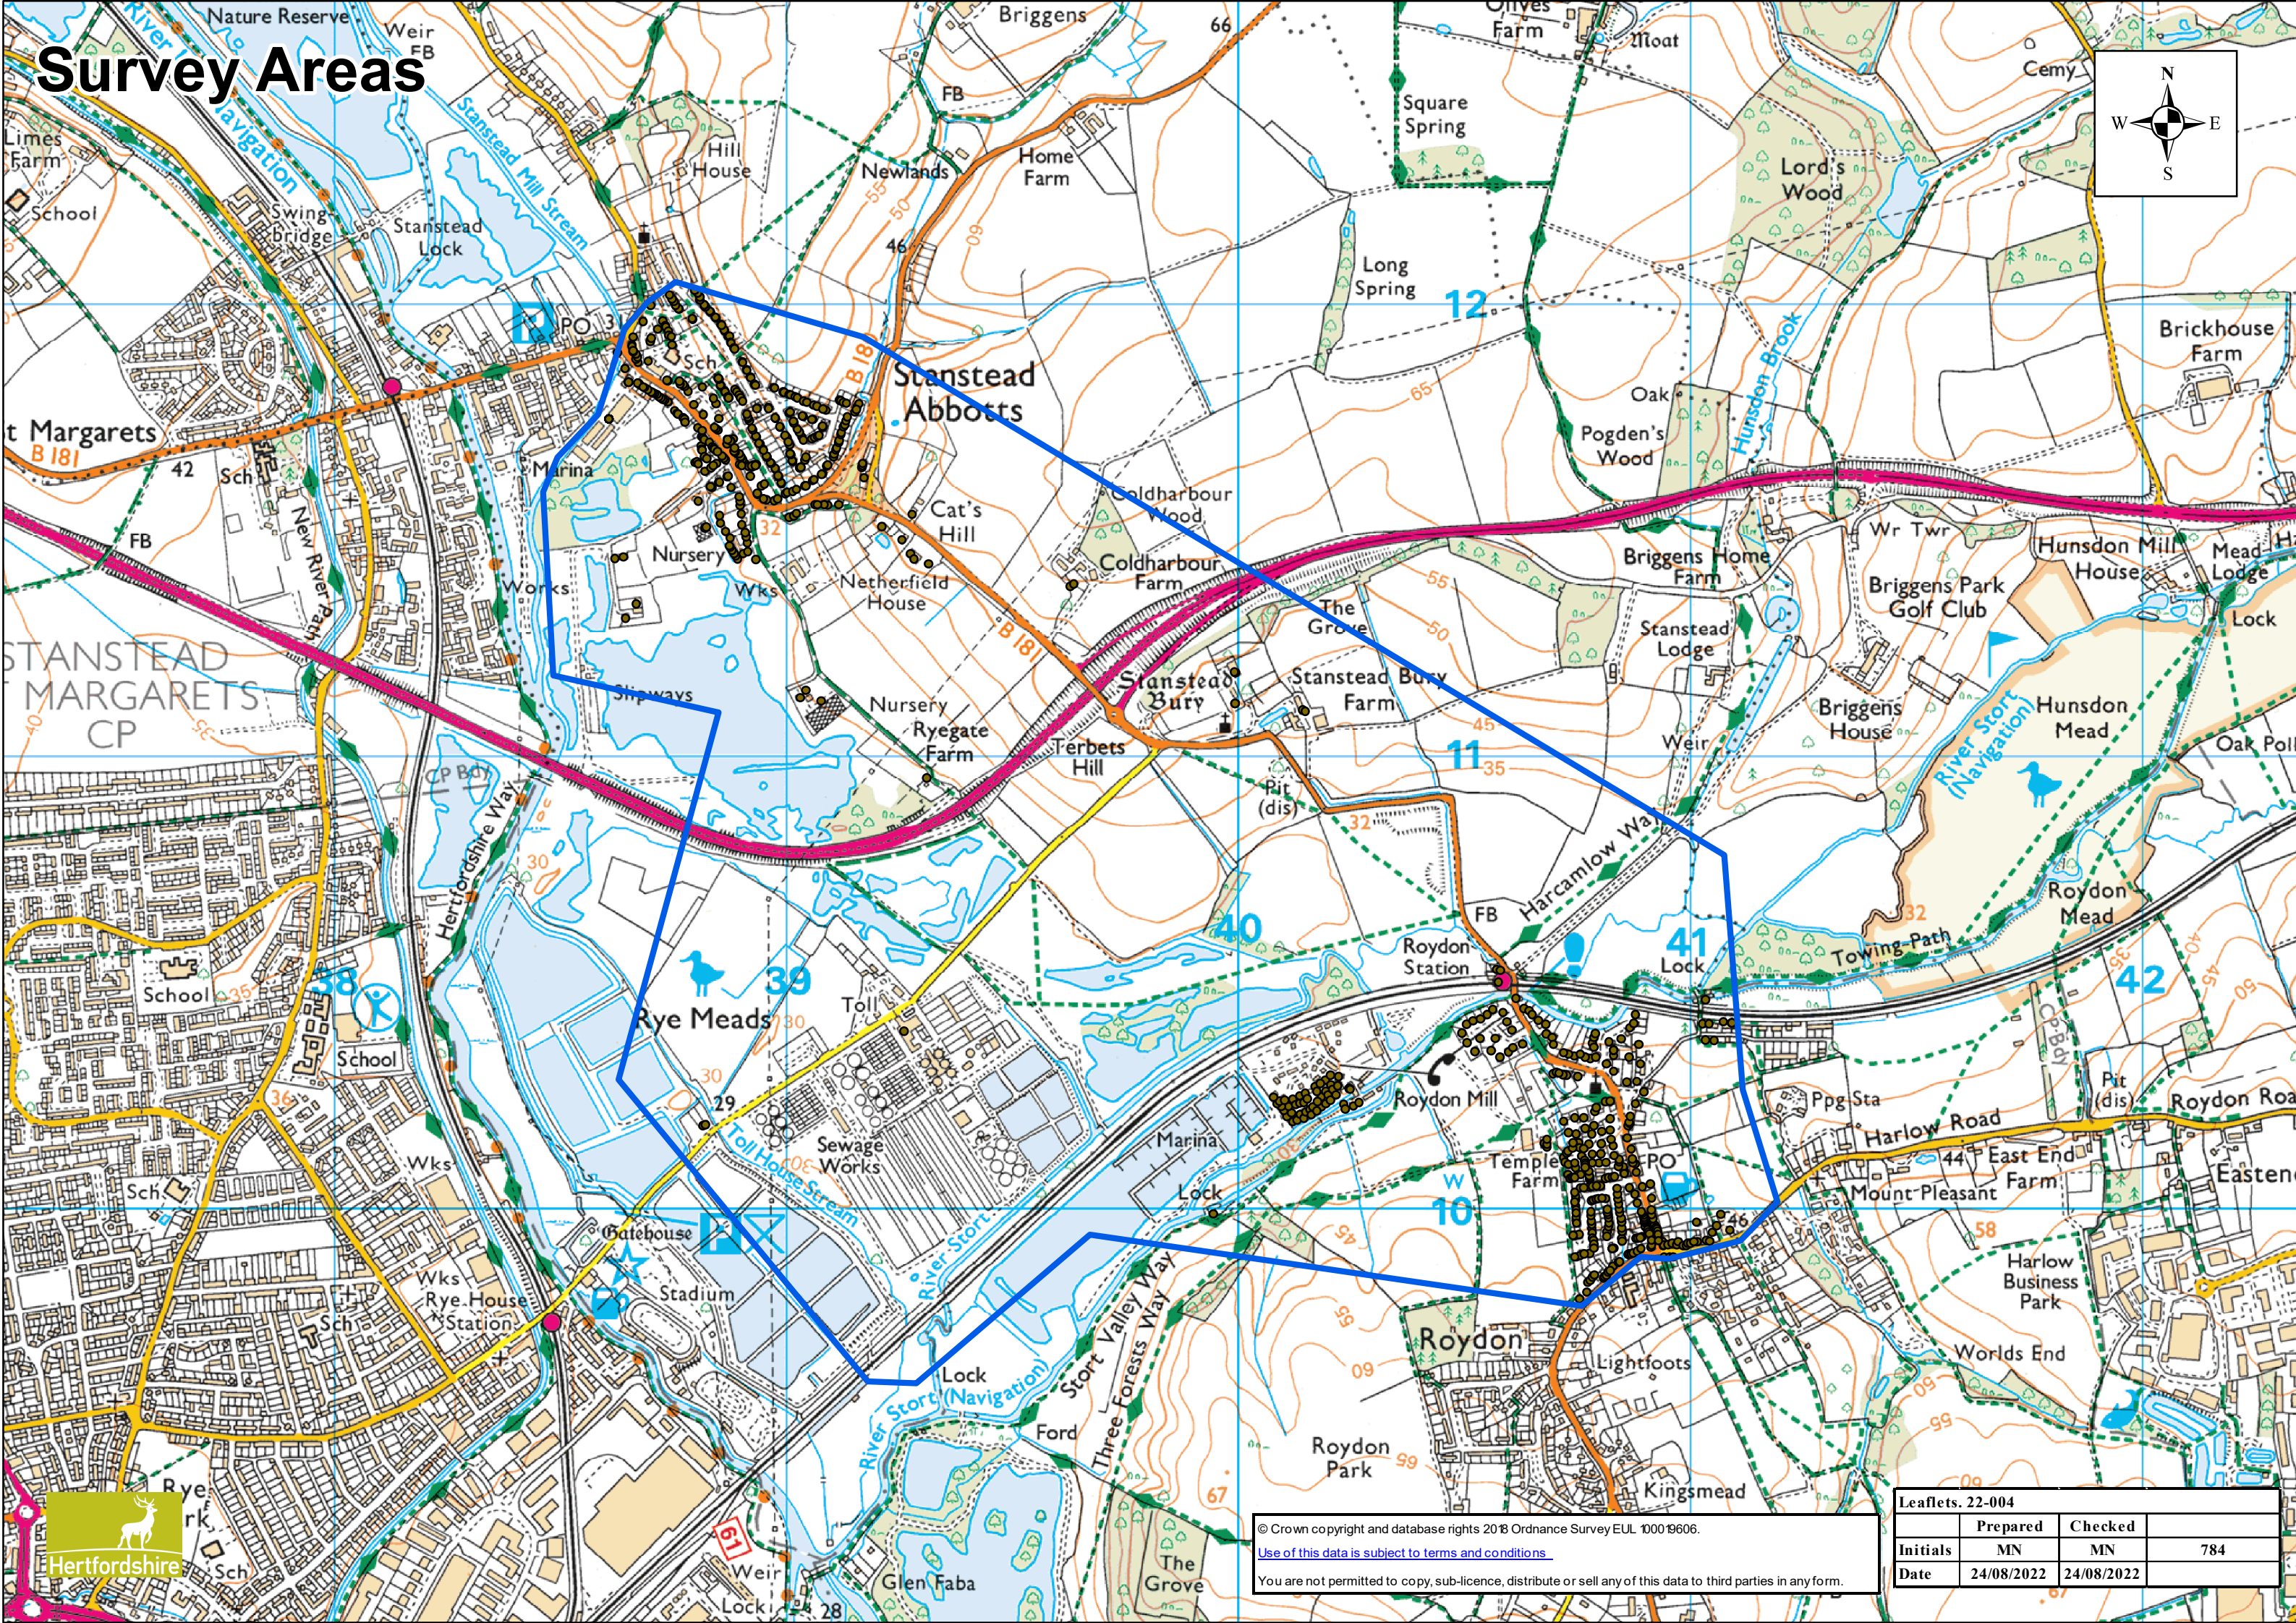

Survey Areas

© Crown copyright and database rights 2018 Ordnance Survey EUL 100019606.
[Use of this data is subject to terms and conditions.](#)

You are not permitted to copy, sub-licence, distribute or sell any of this data to third parties in any form.

Leaflets. 22-004			
	Prepared	Checked	
Initials	MN	MN	784
Date	24/08/2022	24/08/2022	