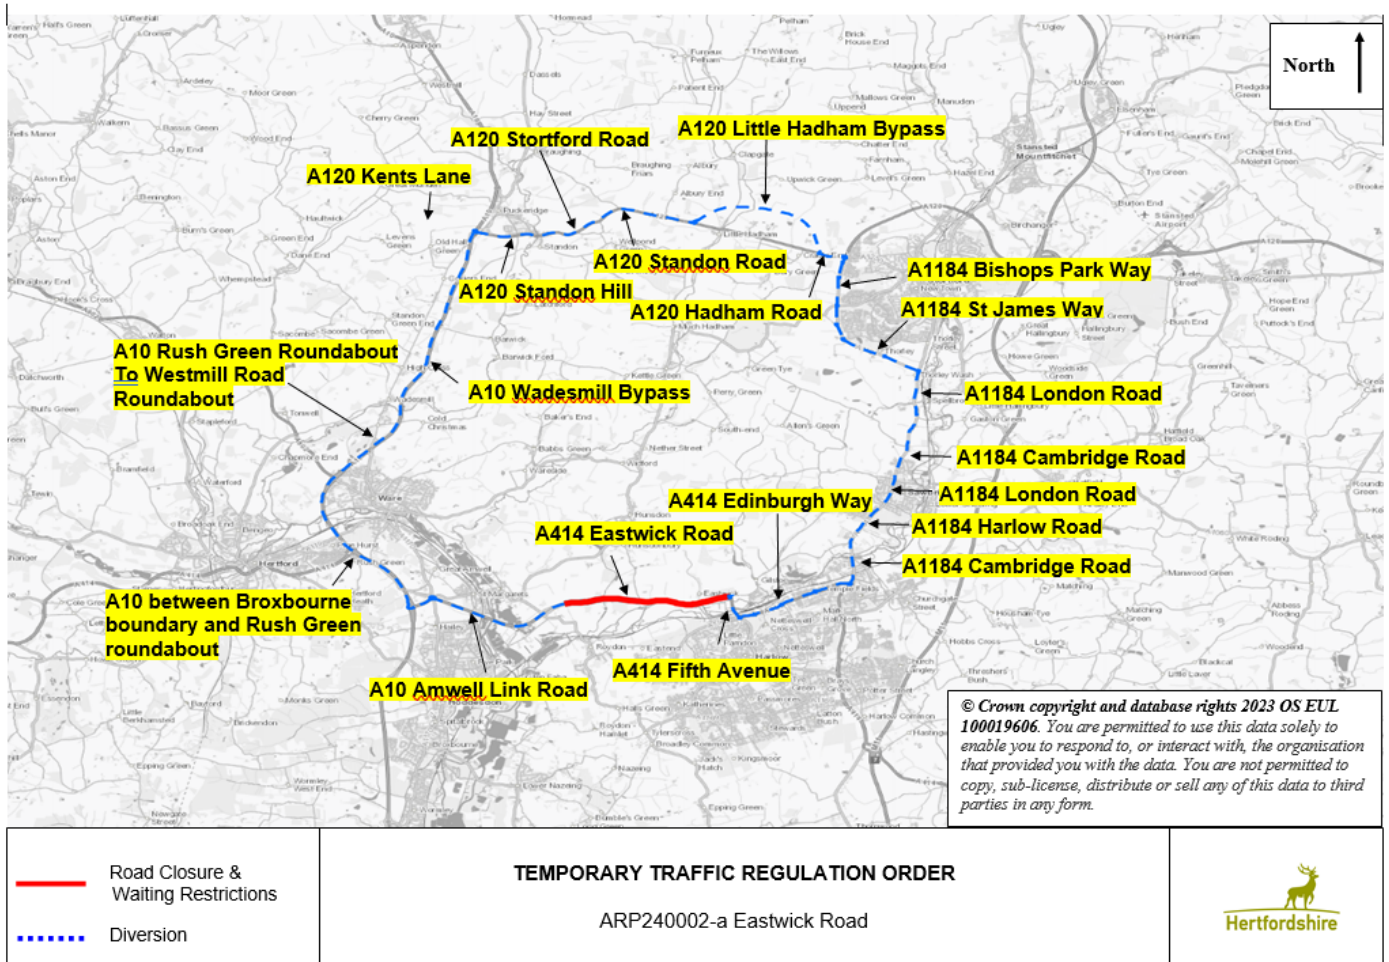

- All local businesses will be open as usual.

Further information:

The permit number for these works is **SDPREP-ARP240002-a**

- If you have any special needs/circumstances that you would like to discuss with the team then **please contact 0844 225 3336** During working hours 09.00 and 5.00pm or CSCHighways@hertfordshire.gov.uk - By phone on **0300 123 4047**.

We understand these works may be an inconvenience to you, however, we ask you to support us as we make the necessary improvements.

For live traffic information and news across Hertfordshire, please follow us on social.